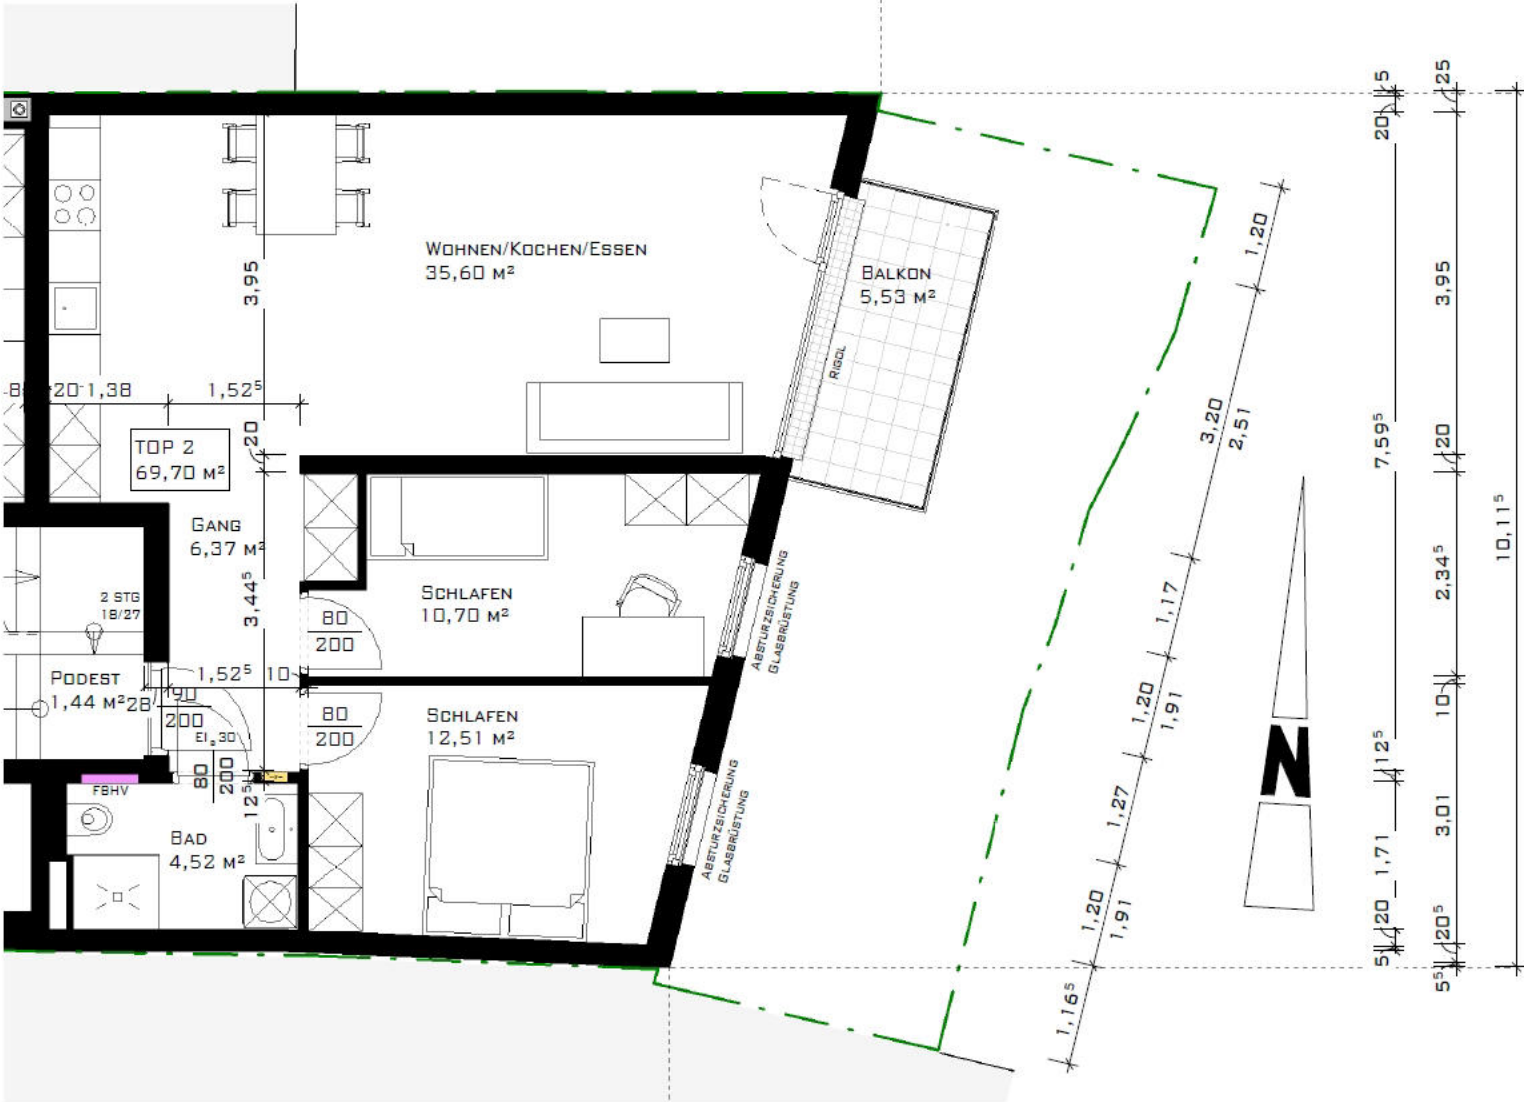

B 20 9,23 22⁵ 15⁵

20 20 2,68 12⁵ 3,89⁵ 12⁵ 14
28 1,52⁵ 10 4,16⁵

5 1,20 1,71 1,12⁵ 7,59⁵ 20 15
5 1,20 3,01 10 2,34⁵ 1,20 3,95 1,25
10,11⁵

The kitchen unit consists of several sections. On the left, there is a tall cabinet housing a built-in oven. To its right is a narrow cabinet with a sliding door. The main section features a long countertop with a sink and faucet, a cooktop, and a row of drawers and cabinets below. The upper cabinets are white and reflective, showing the surrounding environment. The lower cabinets are also white but have a more matte finish. The countertop is a dark, solid material. The backsplash is a light, neutral color. The lighting is a combination of recessed ceiling lights and warm-toned under-cabinet lighting.

70°

60°

ECO 50°

START

ECO

2h

3h

4h

5h

6h

7h

8h

9h

10h

11h

12h

13h

14h

15h

16h

17h

18h

19h

20h